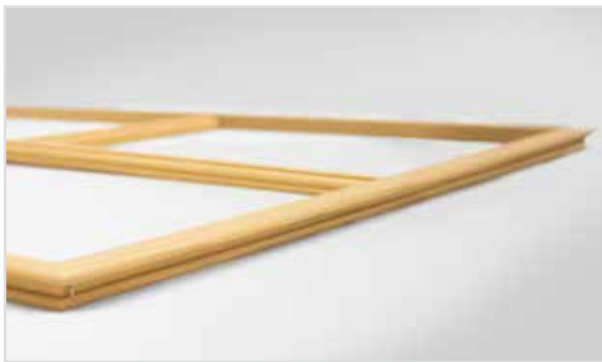

Surround Grilles

- Full perimeter frame provides a seamless transition from sash to grille
- Closed halving joint dado construction provides superior strength
- Corner construction is pinned and glued for improved structural integrity
- Grilles shipped assembled
- Perimeter frame provides greater durability for grille installation and removal

Non-Surround Grilles

- Frameless design maximizes visible glass
- Closed halving joint dado construction provides superior strength
- Grilles shipped assembled or unassembled (KD)
- Easy installation and removal
- Economical option

Grille Fastening Systems

Concealed Clips

Push Pins & Grommets

Slide Pins

Interlocking Tabs

Grille Profiles

- Wide selection of standard sizes and profiles available
- Need something that's one of a kind? We specialize in custom sizes and profiles
- We offer profiles that closely match other window brands
- Profiles available to match historic and architectural replications