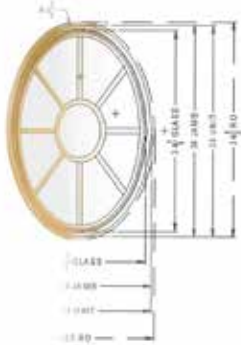

Wood Removable Grilles